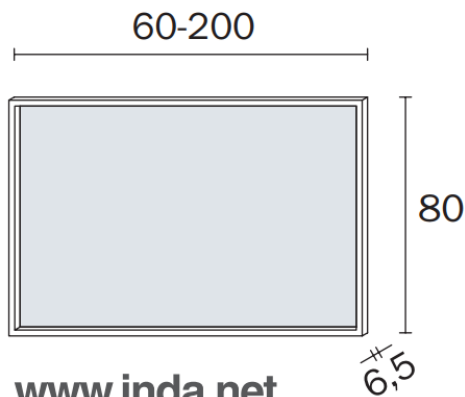

# Pirano Mirror LED

**Code:** S921040-WM

**Finish:** Matte White Frame

## PIRANO

Mirror with painted aluminium frame. 4-mm glass thickness. With frontal light, integrated to the frame.

**Dimension:** 120cm x 80cm

1700 Lumens

49 Watt

4000K Natural Light

Manufactured in Italy

5 Year Replacement Warranty on Glass